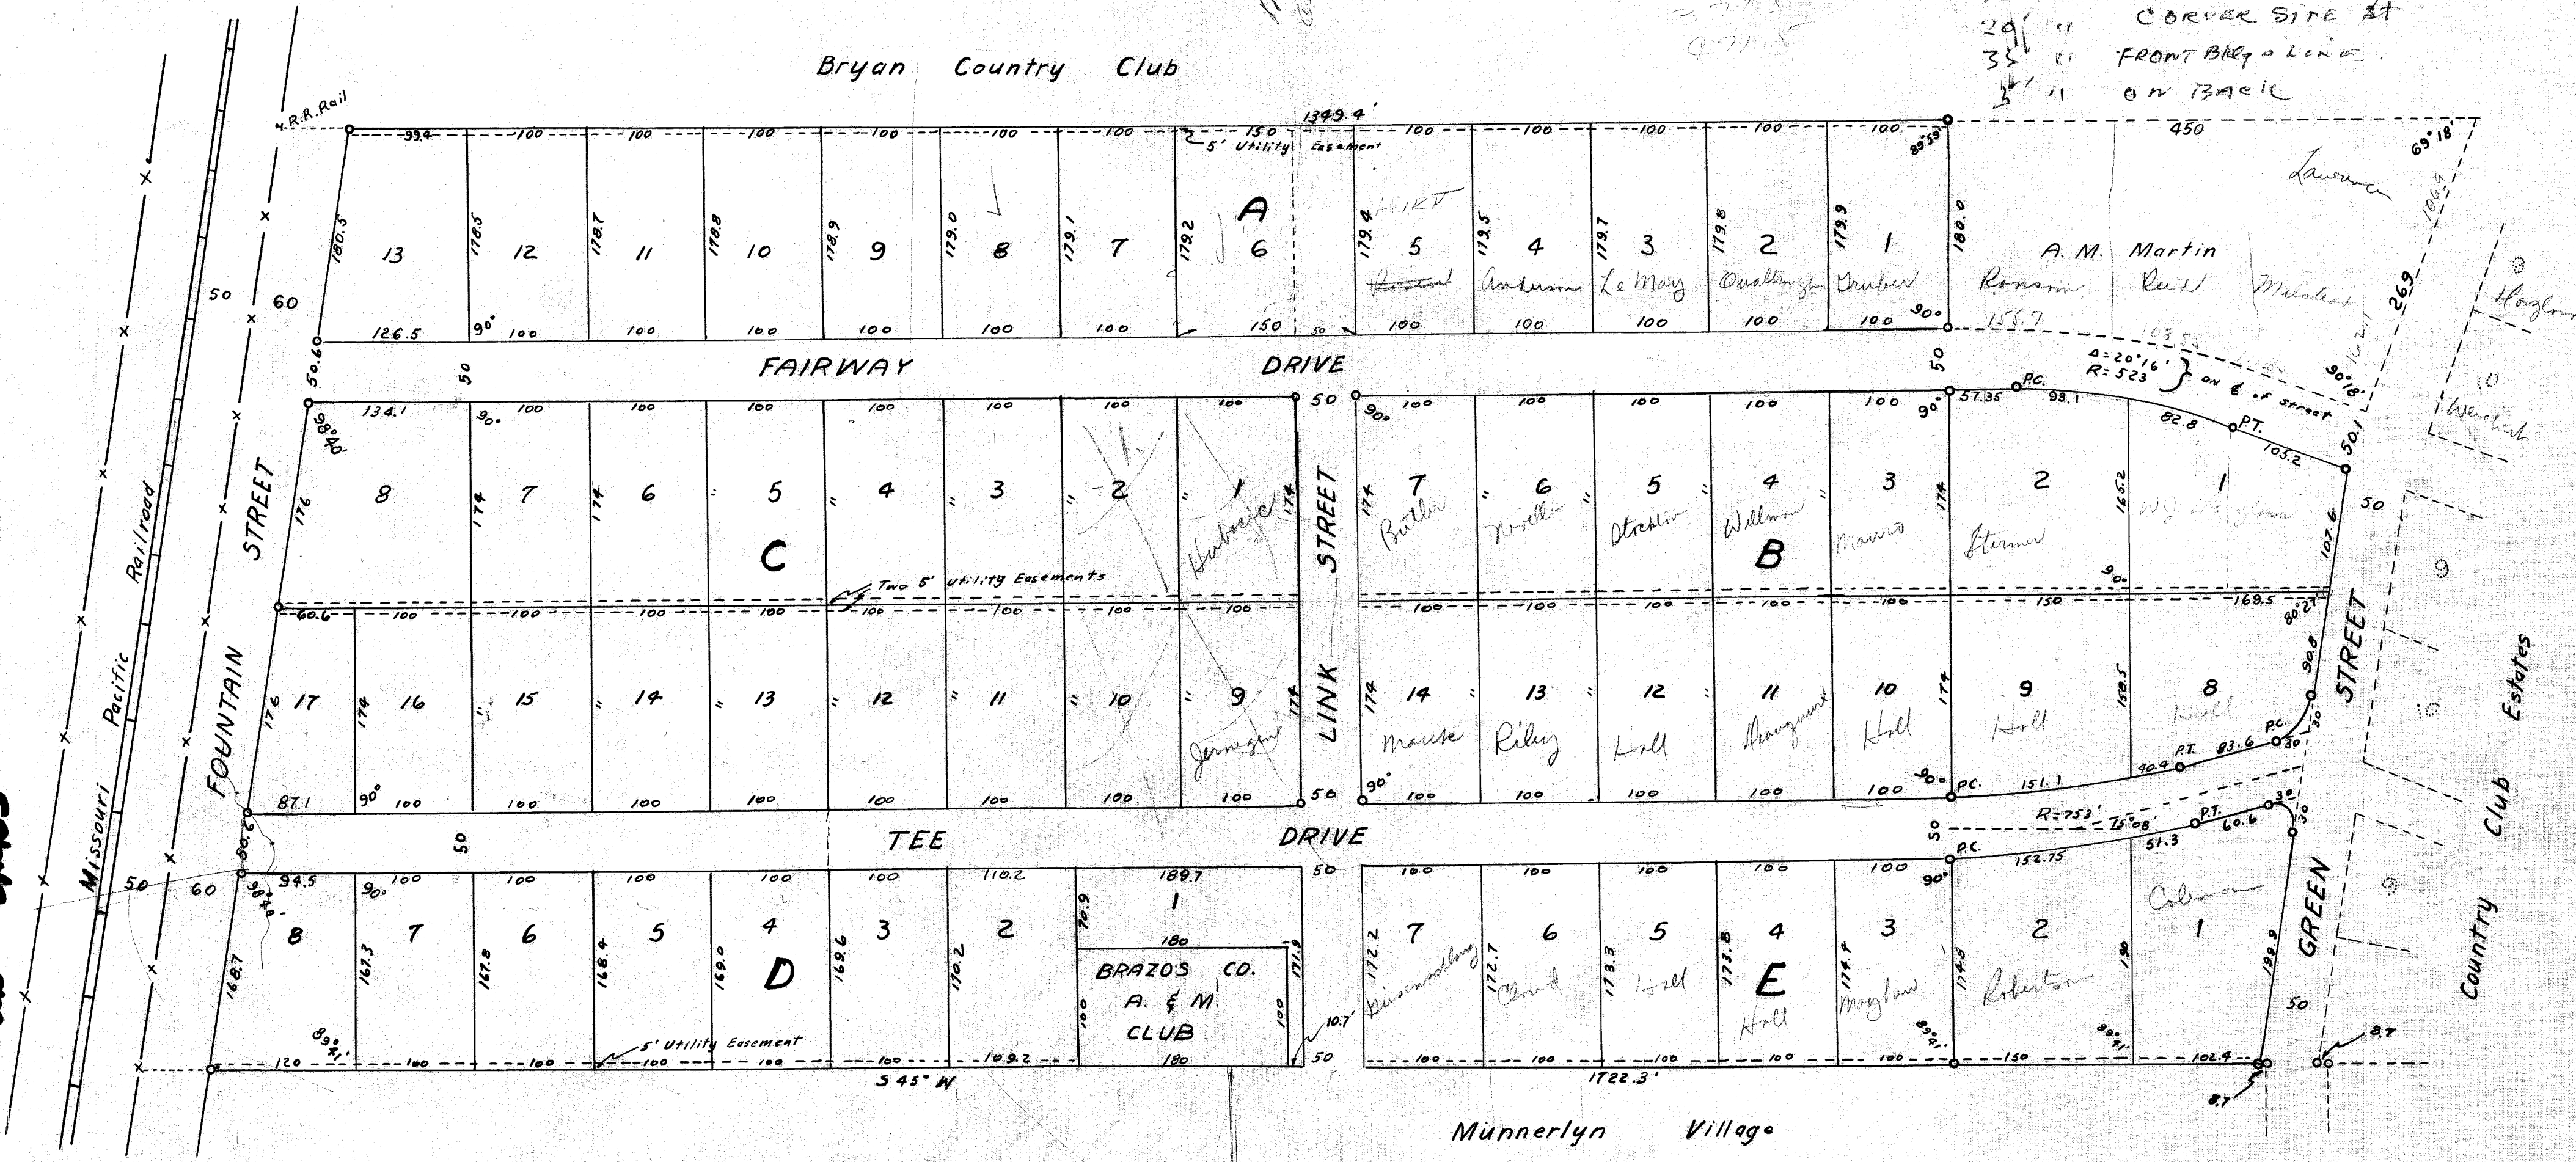

Country Club Estates # 2

D/R 150 Page 121 8-8-51

Scale: 1" = 100'

Not a recorded easement

46' 11.9
277.5
971.5

- 10' min - LOT L.I.E.
- 24' " CORNER SITE ST
- 35' " FRONT Bldg L.I.E.
- 3' " on 13MEC

Bryan Country Club

on bubble slabs

Münnerlyn Village

Country Club Estates